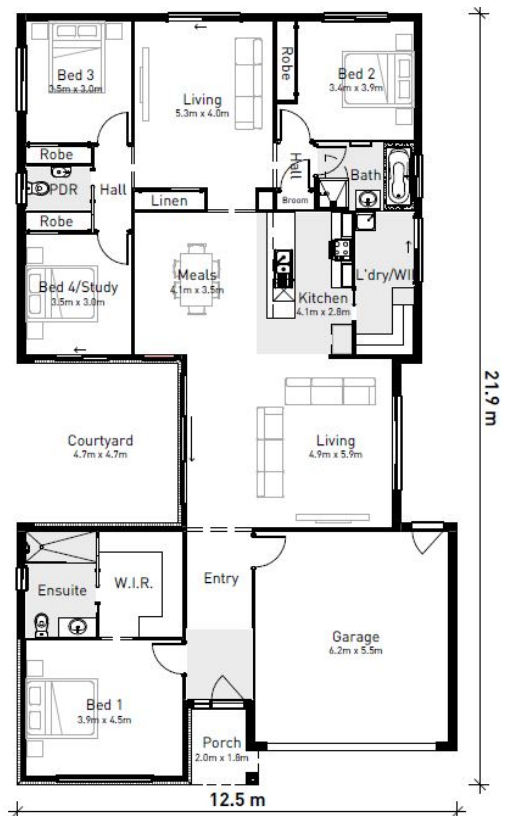

For more information contact:

Courtney Selway
courtney@hamlan.com.au
0439 605 971

geelonghomes.com.au
Good to be HOME

Lara Lakes
LARA