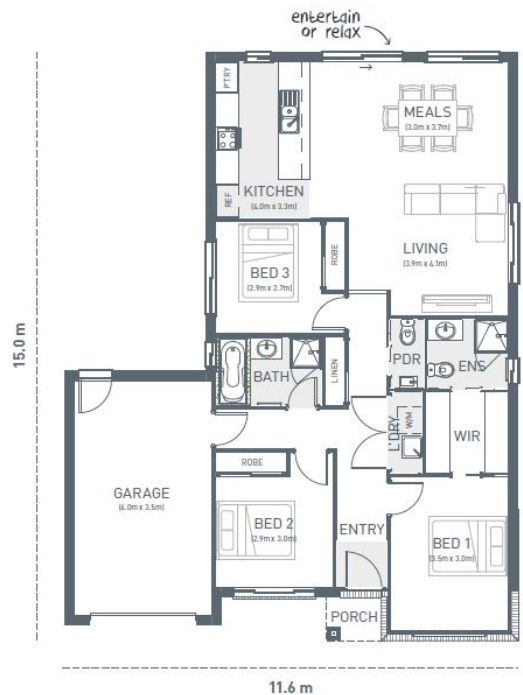

For more information contact:

Narelle Sommerville
narelle@hamlan.com.au

geelonghomes.com.au
Good to be HOME

Lara Lakes
LARA