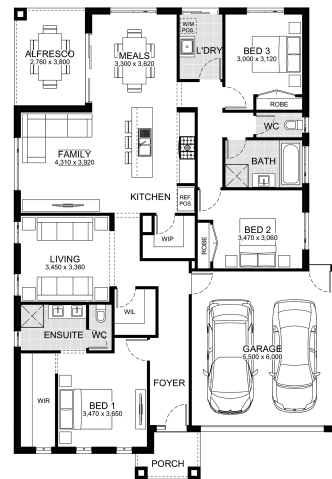

Facade:

House:

Land:

Inclusions

Contact:

Lara Lakes
LARA

NOT ALL FACADES ARE AVAILABLE FOR 25m DEEP LOT